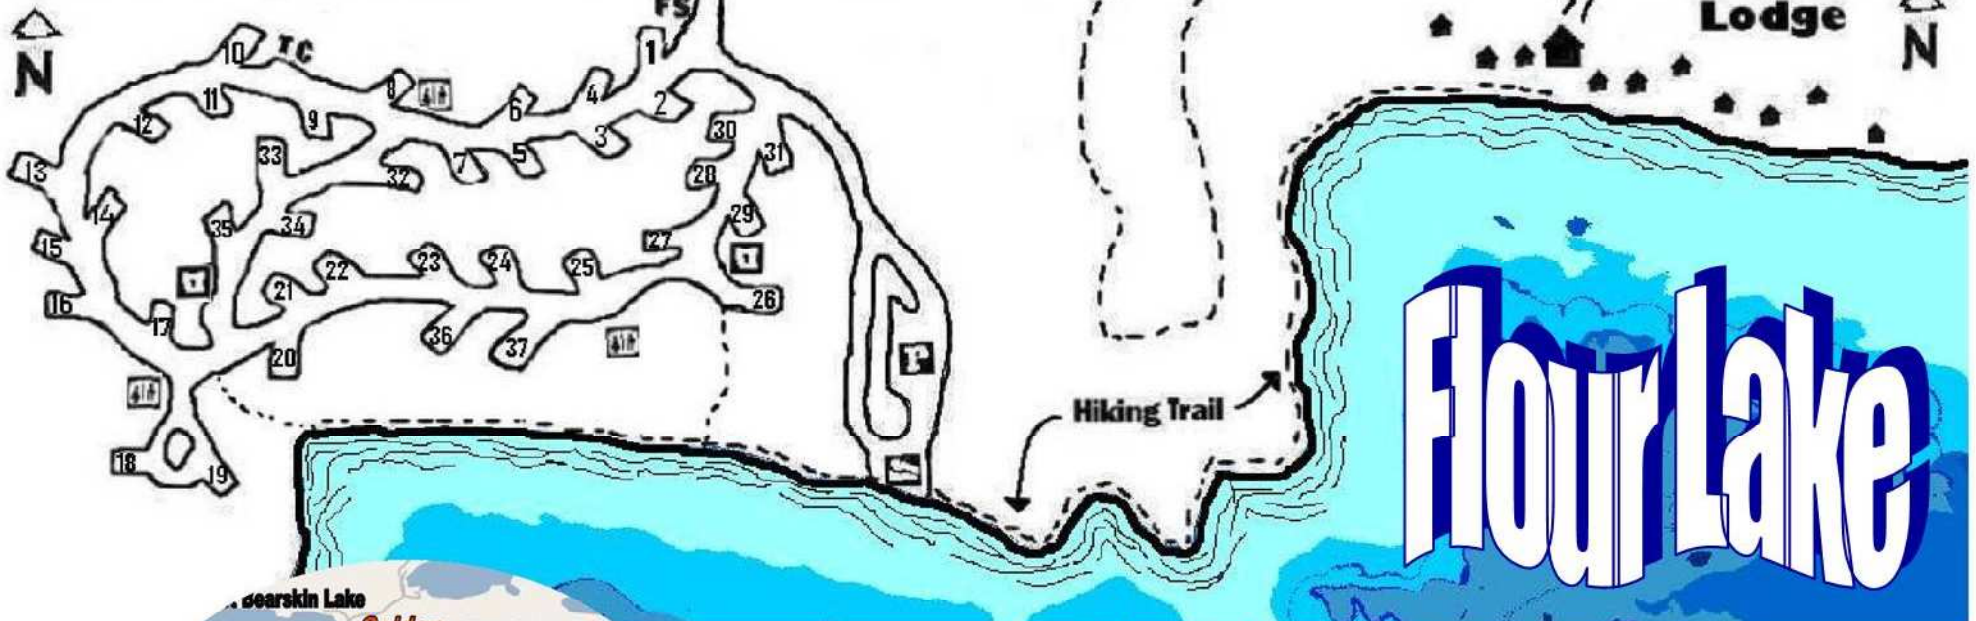

**Flour Lake
CAMPGROUND**
SUPERIOR
National Forest

Flour Lake Campground, Northern Minnesota

www.FlourLakeCampground.com

www.Golden-Eagle.com

- LENGEND**
- Toilets
 - Drinking Water
 - Fee Station
 - Trash Container
 - Parking
 - Boat Access
 - Hiking Trail

Flour Lake